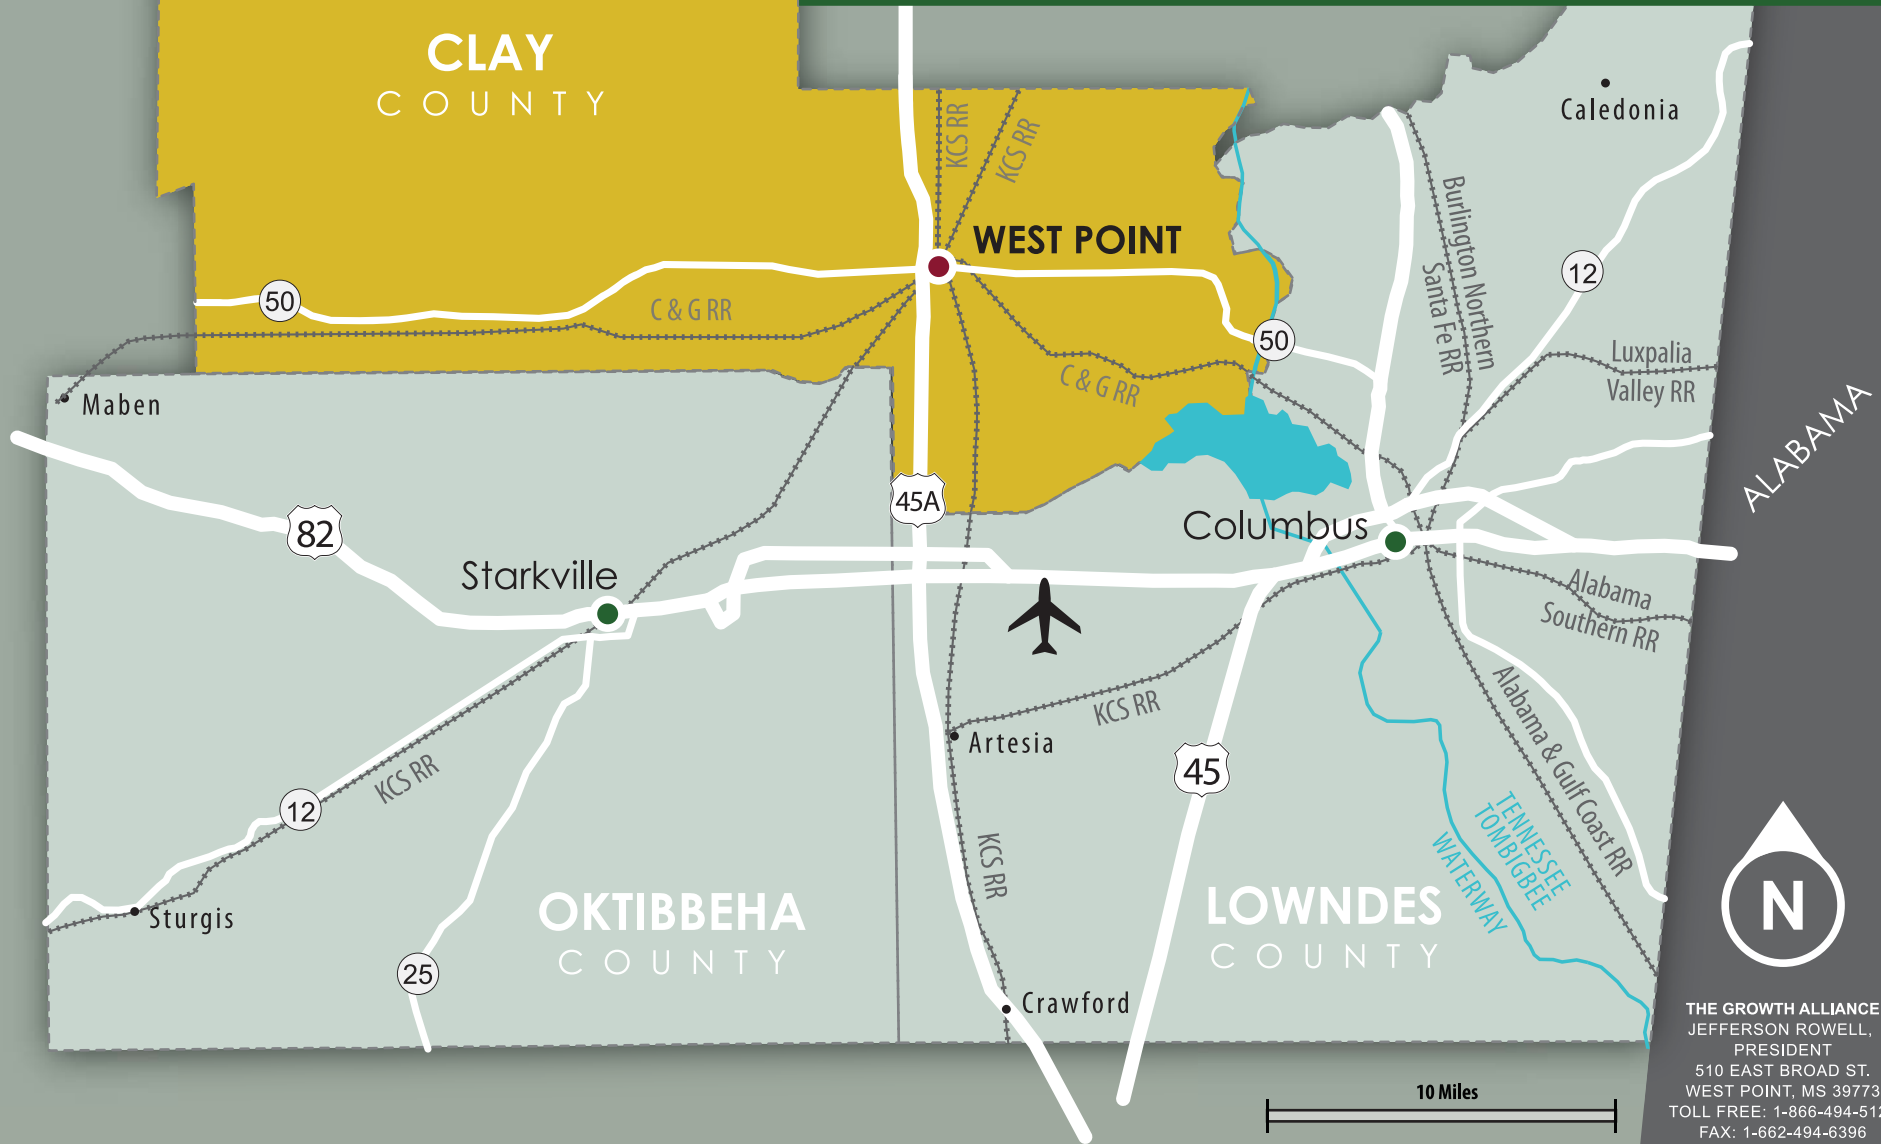

GOLDEN TRIANGLE REGION: HIGHWAYS, RAILROADS AND AIRPORTS

www.westpointms.org

THE GROWTH ALLIANCE
JEFFERSON ROWELL,
PRESIDENT
510 EAST BROAD ST.
WEST POINT, MS 39773
TOLL FREE: 1-866-494-5127
FAX: 1-662-494-6396
jrowell@westpointms.org